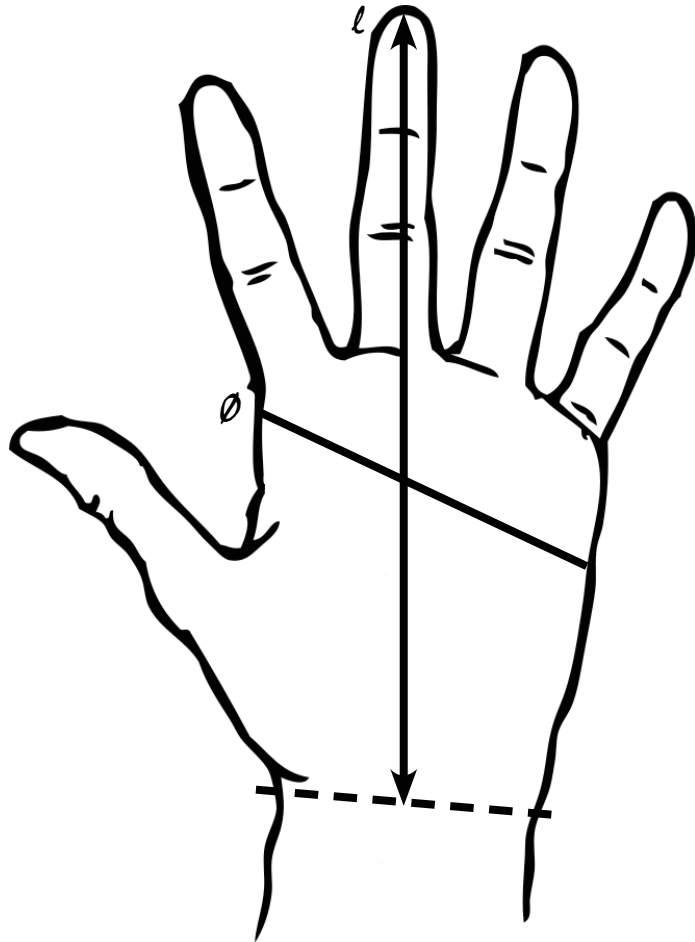

# Size chart for gloves according to DIN

Size in according to EN 13594:2015	Hand circumference - $\emptyset$ (cm)	Hand length - $\ell$ (cm)
S - 7	20	18,5
M - 8	21	19
L - 9	22	19,5
XL - 10	23	20,
XXL - 11	24	20,5
XXXL - 12	25	21